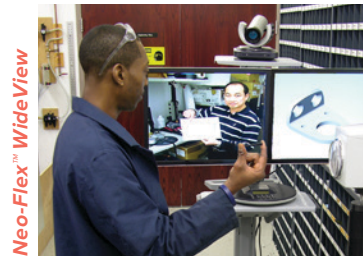

ergotron®

Professional-grade designs for real manufacturing results

**STREAMLINE WORKFLOWS
AND IMPROVE WORKER
COMFORT AND ACCURACY**

Productive manufacturing processes account for efficient digital workflows and most importantly—your employees' comfort. Ergotron's portfolio of height-adjustable movement solutions, including monitor mounts and mobile carts, place information where it's needed. Your team can work at their best and stay productive in fast-paced manufacturing environments.